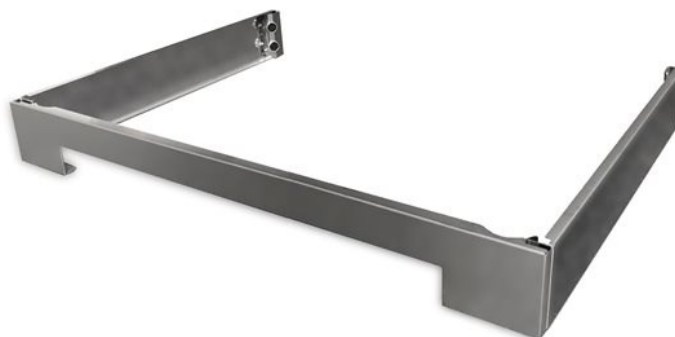

30" Toekick Panel Accessories

\$ 372

TKP30X

Elegant toe-kick to conceal the legs of a range on both front and sides. Fits any range of the same size.

Products and packaging are 99% recyclable.

[Guarda online](#)

Specifications

Features

Size	30 in
Family	toekick panels
Product	ranges
Features	Stainless steel design

Dimensions