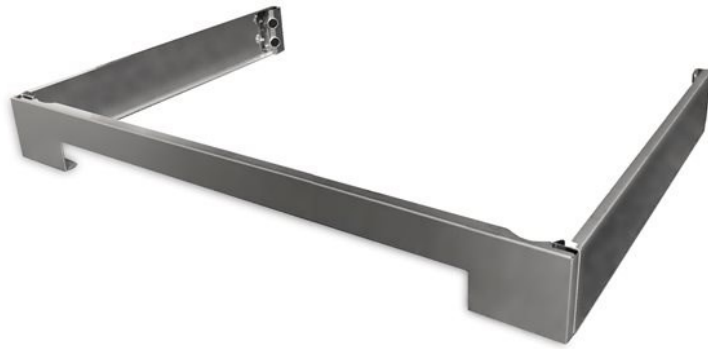

36" Toekick Panel Accessories

\$ 394

TKP36X

Elegant toe-kick to conceal the legs of a range on both front and sides. Fits any range of the same size.

Products and packaging are 99% recyclable.

[Guarda online](#)

Specifications

Features

Size	36 in
Family	toekick panels
Product	ranges
Features	Stainless steel design

Dimensions