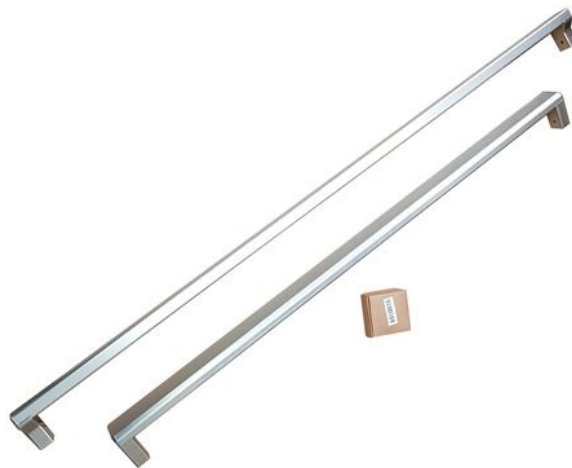

Handle Kit for 36 Built-in refrigerator Accessories

\$ 185

PROHK36PI

Handle kit for 36 inches built-in bottom mount refrigerator (1 kit needed) and REF36FDBZPNV French Door (2 kits needed).

Professional Series New range style

[Guarda online](#)

Specifications

Features

Size	36 in
Family	handle kits
Product	refrigerators
