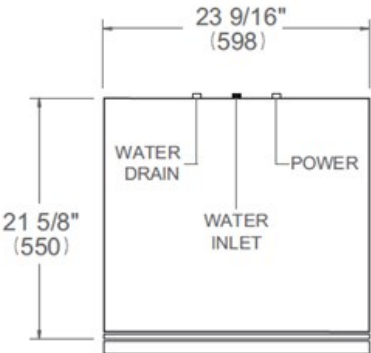

**24 inch Dishwasher Standard Tub Panel Ready, 15
place settings, 42 dB, 6 wash cycles**
Heritage Series

\$ 949

DW24S3IPV

This stainless steel standard tub panel ready dishwasher offers superb cleaning performance with 3 spray arms to remove tough deposits. Loads up to 15 place settings and it is equipped with 3 racks: a cutlery tray, a convenient height-adjustable loaded on 2 levels middle rack and a folding tines lower rack. Select one of the 6 available wash cycles and 7 wash options through the concealed multi-button interface. This dishwasher is perfectly insulated and virtually inaudible at 42 dB(A) with optional Stealth mode.

Size	24 in
Place setting	15
Controls	concealed multi-button
Interior finish	stainless steel
User interface	LED display
Spray arms	3
Number of racks	3
Cutlery basket	sliding
Wash cycle	6 - auto, crystal and china, pots and pans, quick, regular, rinse and hold
Wash Options	7 - accel, extra dry, delay start, 3 half load modes, sanitize, scrub, stealth
Delayed start	yes
Lighting	floor projection status light
Drying system	PowerDry Plus
Overflow protection device	yes
Filter system	triple stage metal filter
Certification	ADA Compliant, CEC, NSF, UL

Technical specifications

Electrical supply	120 V - 60 Hz - 12 A
Power rating	1400 W
Energy consumption	234 kWh

Dimensions

FRONT VIEW

TOP VIEW

Drain hose and toe kick are provided with the unit