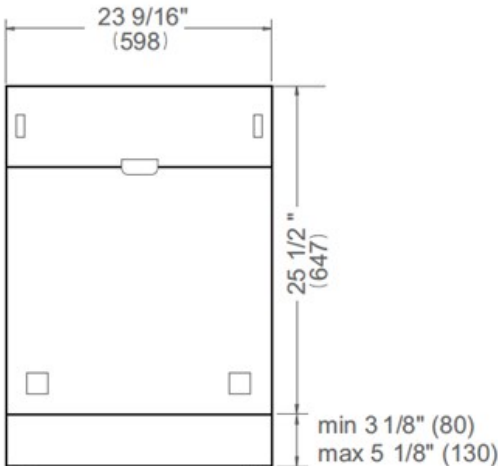

Size	24 in
Place setting	15
Controls	concealed multi-button
Interior finish	stainless steel
User interface	LED display
Spray arms	3
Number of racks	3
Cutlery basket	sliding
Wash cycle	6 - auto, crystal and china, pots and pans, quick, regular, rinse and hold
Wash Options	7 - accel, extra dry, delay start, 3 half load modes, sanitize, scrub, stealth
Delayed start	yes
Lighting	floor projection status light
Drying system	PowerDry Plus
Overflow protection device	yes
Filter system	triple stage metal filter
Certification	ADA Compliant, CEC, NSF, UL

Technical specifications

Electrical supply	120 V - 60 Hz - 12 A
Power rating	1400 W
Energy consumption	234 kWh

Dimensions

FRONT VIEW

TOP VIEW

Drain hose and toe kick are provided with the unit