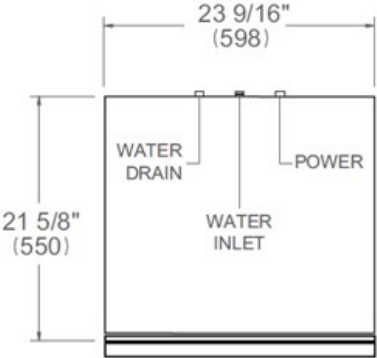

24 inch Dishwasher Tall Tub Panel Ready, 16 place settings, 39 dB, 8 wash cycles
Heritage Series

\$ 1,249

**DW24T3IPT**

This panel ready tall tub dishwasher is the quietest model and largest loading capacity ever offered by Bertazzoni. It offers superb cleaning performance with 3 spray arms and a DirectWash zone to remove tough deposits. Loads up to 16 place settings and it is equipped with 3 racks: a cutlery tray, a convenient height-adjustable loaded on 3 levels middle rack and a folding tines lower rack. Select one of the 8 available wash cycles and 7 wash options through the concealed multi-button interface. This dishwasher is perfectly insulated and virtually inaudible at 39 dB(A) with optional Stealth mode.

Size	24 in
Place setting	16
Controls	concealed multi-button
Interior finish	stainless steel
User interface	LED display
Spray arms	3 + DirectWash zone
Number of racks	3
Cutlery basket	sliding
Wash cycle	8 - auto, crystal and china, normal plus, pots and pans, quick, regular, rinse and hold, soak and wash
Wash Options	7 - accel, extra dry, delay start, 3 half load modes, sanitize, scrub, stealth
Delayed start	yes
Lighting	1 LED light for tub illumination + floor projection status light
Drying system	PowerDry Plus
Overflow protection device	yes
Filter system	triple stage metal filter
Water softener	yes
Certification	CEC, NSF, UL

Technical specifications

Electrical supply	120 V - 60 Hz - 12 A
Power rating	1400 W
Energy consumption	234 kWh

Dimensions

FRONT VIEW

TOP VIEW

Drain hose and toe kick are provided with the unit