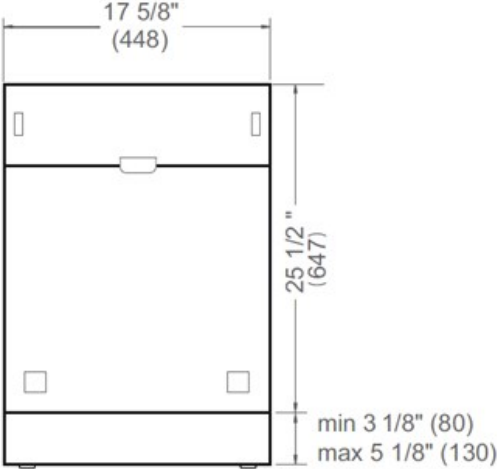

# Dimensions

---

FRONT VIEW

TOP VIEW

Drain hose and toe kick are provided with the unit