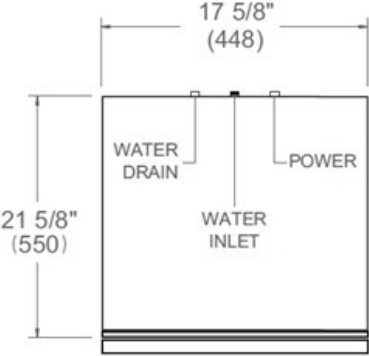

# Dimensions

---

FRONT VIEW

TOP VIEW

Drain hose and toe kick are provided with the unit