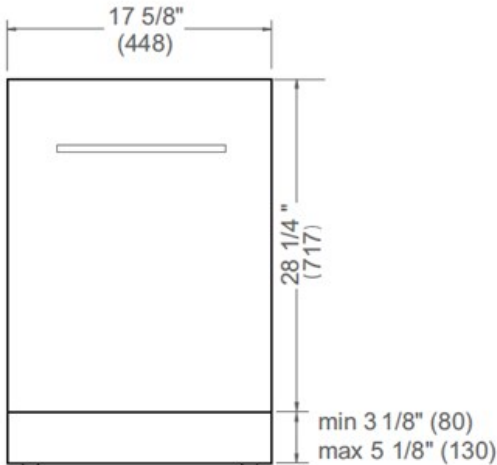

18 inch Dishwasher Standard Tub with Stainless Steel Panel and Bar Handle, 8 place settings, 51 dB, 6 wash cycles
Master Series

\$ 999

DW18S2IXV

This stainless steel standard tub dishwasher offers superb cleaning performance with 2 spray arms to remove tough deposits. Loads up to 8 place settings and it is equipped with 2 racks: a height-adjustable not loaded middle rack and a folding tines lower rack. Select one of the 6 available wash cycles and 5 wash options through the concealed loop button control.

Size	18 in
Place setting	8
Controls	concealed loop button control
Interior finish	stainless steel
User interface	LED display
Spray arms	2
Number of racks	2
Cutlery basket	removable
Wash cycle	6 - auto, crystal and china, pots and pans, quick, regular, rinse and hold
Wash Options	5 - extra dry, delay start, 1 half load mode, sanitize, scrub
Delayed start	yes
Drying system	ActiveDry
Overflow protection device	yes
Filter system	triple stage metal filter
Certification	ADA Compliant, CEC, NSF, UL

Technical specifications

Electrical supply	120 V - 60 Hz - 12 A
Power rating	1400 W
Energy consumption	239 kWh

Dimensions

FRONT VIEW

TOP VIEW

Drain hose and toe kick are provided with the unit