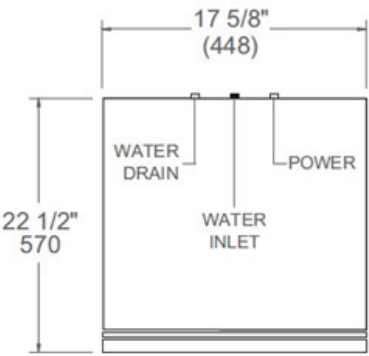

18 inch Dishwasher Standard Tub with Stainless Steel Panel and Bar Handle, 8 place settings, 51 dB, 6 wash cycles
Master Series

\$ 999

DW18S2IXV

This stainless steel standard tub dishwasher offers superb cleaning performance with 2 spray arms to remove tough deposits. Loads up to 8 place settings and it is equipped with 2 racks: a height-adjustable not loaded middle rack and a folding tines lower rack. Select one of the 6 available wash cycles and 5 wash options through the concealed loop button control.

Size	18 in
Place setting	8
Controls	concealed loop button control
Interior finish	stainless steel
User interface	LED display
Spray arms	2
Number of racks	2
Cutlery basket	removable
Wash cycle	6 - auto, crystal and china, pots and pans, quick, regular, rinse and hold
Wash Options	5 - extra dry, delay start, 1 half load mode, sanitize, scrub
Delayed start	yes
Drying system	ActiveDry
Overflow protection device	yes
Filter system	triple stage metal filter
Certification	ADA Compliant, CEC, NSF, UL

Technical specifications

Electrical supply	120 V - 60 Hz - 12 A
Power rating	1400 W
Energy consumption	239 kWh

Dimensions

FRONT VIEW

TOP VIEW

Drain hose and toe kick are provided with the unit