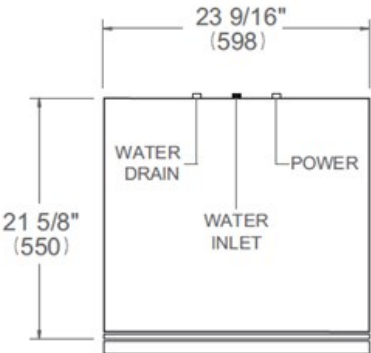

**24 inch Dishwasher Standard Tub Panel Ready, 15
place settings, 42 dB, 6 wash cycles**
Master Series

\$ 949

DW24S3IPV

This stainless steel standard tub panel ready dishwasher offers superb cleaning performance with 3 spray arms to remove tough deposits. Loads up to 15 place settings and it is equipped with 3 racks: a cutlery tray, a convenient height-adjustable loaded on 2 levels middle rack and a folding tines lower rack. Select one of the 6 available wash cycles and 7 wash options through the concealed multi-button interface. This dishwasher is perfectly insulated and virtually inaudible at 42 dB(A) with optional Stealth mode.

Size	24 in
Place setting	15
Controls	concealed multi-button
Interior finish	stainless steel
User interface	LED display
Spray arms	3
Number of racks	3
Cutlery basket	sliding
Wash cycle	6 - auto, crystal and china, pots and pans, quick, regular, rinse and hold
Wash Options	7 - accel, extra dry, delay start, 3 half load modes, sanitize, scrub, stealth
Delayed start	yes
Lighting	floor projection status light
Drying system	PowerDry Plus
Overflow protection device	yes
Filter system	triple stage metal filter
Certification	ADA Compliant, CEC, NSF, UL

Technical specifications

Electrical supply	120 V - 60 Hz - 12 A
Power rating	1400 W
Energy consumption	234 kWh

Dimensions

FRONT VIEW

TOP VIEW

Drain hose and toe kick are provided with the unit