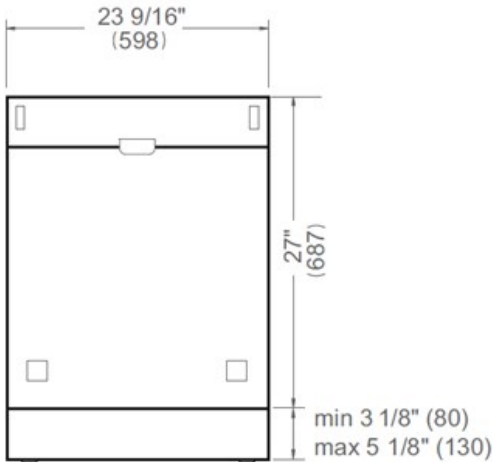

# Dimensions

---

FRONT VIEW

TOP VIEW

Drain hose and toe kick are provided with the unit