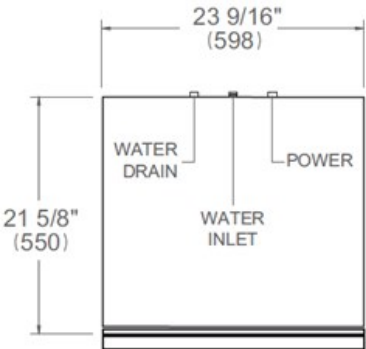

# Dimensions

---

FRONT VIEW

TOP VIEW

Drain hose and toe kick are provided with the unit