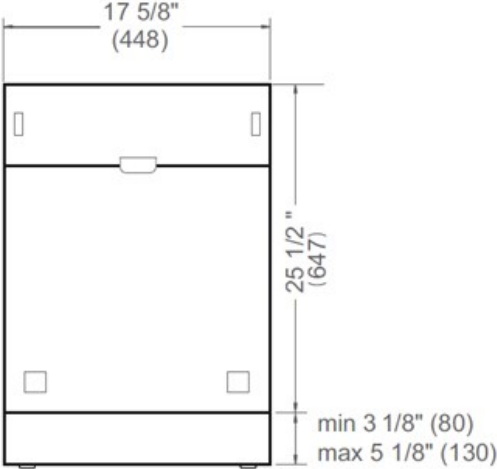

18 inch Dishwasher Standard Tub Panel Ready, 8 place settings, 51 dB, 6 wash cycles
Professional Series

\$ 899

DW18S2IPV

This stainless steel standard tub dishwasher offers superb cleaning performance with 2 spray arms to remove tough deposits. Loads up to 8 place settings and it is equipped with 2 racks: a height-adjustable not loaded middle rack and a folding tine lower rack. Select one of the 6 available wash cycles and 5 wash options through the concealed loop button control.

Size	18 in
Place setting	8
Controls	concealed loop button control
Interior finish	stainless steel
User interface	LED display
Spray arms	2
Number of racks	2
Cutlery basket	removable
Wash cycle	6 - auto, crystal and china, pots and pans, quick, regular, rinse and hold
Wash Options	5 - extra dry, delay start, 1 half load mode, sanitize, scrub
Delayed start	yes
Drying system	ActiveDry
Overflow protection device	yes
Filter system	triple stage metal filter
Certification	ADA Compliant, CEC, NSF, UL

Technical specifications

Electrical supply	120 V - 60 Hz - 12 A
Power rating	1400 W
Energy consumption	239 kWh

Dimensions

FRONT VIEW

TOP VIEW

Drain hose and toe kick are provided with the unit