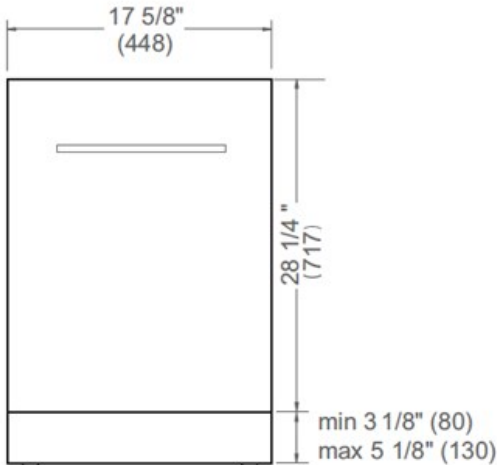

# Dimensions

---

FRONT VIEW

TOP VIEW

Drain hose and toe kick are provided with the unit