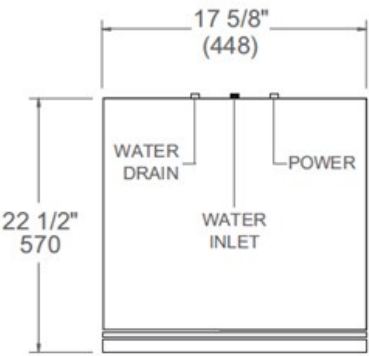

# Dimensions

---

FRONT VIEW

TOP VIEW

Drain hose and toe kick are provided with the unit