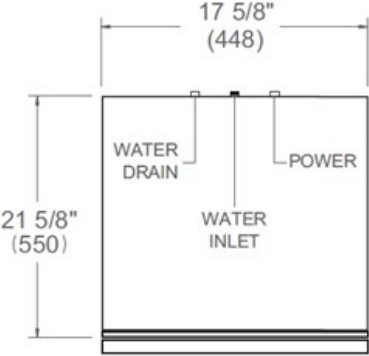

Size	18 in
Place setting	8
Controls	concealed loop button control
Interior finish	stainless steel
User interface	LED display
Spray arms	2
Number of racks	2
Cutlery basket	removable
Wash cycle	6 - auto, crystal and china, pots and pans, quick, regular, rinse and hold
Wash Options	5 - extra dry, delay start, 1 half load mode, sanitize, scrub
Delayed start	yes
Drying system	ActiveDry
Overflow protection device	yes
Filter system	triple stage metal filter
Certification	ADA Compliant, CEC, NSF, UL

Technical specifications

Electrical supply	120 V - 60 Hz - 12 A
Power rating	1400 W
Energy consumption	239 kWh

Dimensions

FRONT VIEW

TOP VIEW

Drain hose and toe kick are provided with the unit