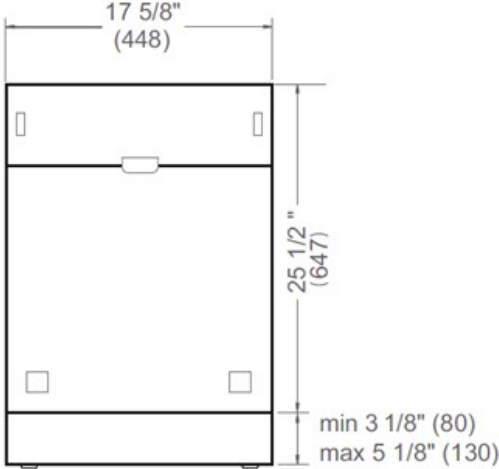

18 inch Dishwasher Standard Tub Panel Ready, 8 place settings, 51 dB, 6 wash cycles
Professional Series

\$ 899

DW18S2IPV

This stainless steel standard tub dishwasher offers superb cleaning performance with 2 spray arms to remove tough deposits. Loads up to 8 place settings and it is equipped with 2 racks: a height-adjustable not loaded middle rack and a folding tines lower rack. Select one of the 6 available wash cycles and 5 wash options through the concealed loop button control.

Size	18 in
Place setting	8
Controls	concealed loop button control
Interior finish	stainless steel
User interface	LED display
Spray arms	2
Number of racks	2
Cutlery basket	removable
Wash cycle	6 - auto, crystal and china, pots and pans, quick, regular, rinse and hold
Wash Options	5 - extra dry, delay start, 1 half load mode, sanitize, scrub
Delayed start	yes
Drying system	ActiveDry
Overflow protection device	yes
Filter system	triple stage metal filter
Certification	ADA Compliant, CEC, NSF, UL

Technical specifications

Electrical supply	120 V - 60 Hz - 12 A
Power rating	1400 W
Energy consumption	239 kWh

Dimensions

FRONT VIEW

TOP VIEW

Drain hose and toe kick are provided with the unit