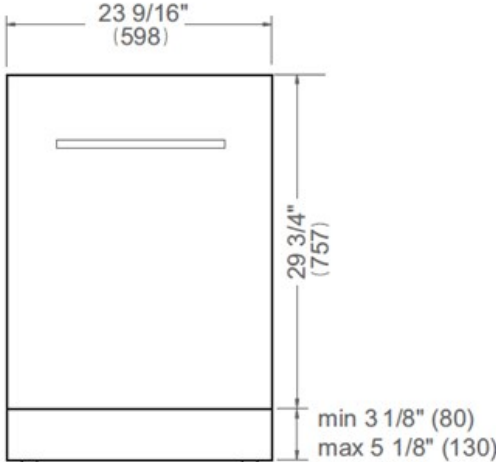

Size	24 in
Place setting	15
Controls	concealed multi-button
Interior finish	stainless steel
User interface	LED display
Spray arms	3
Number of racks	3
Cutlery basket	sliding
Wash cycle	6 - auto, crystal and china, pots and pans, quick, regular, rinse and hold
Wash Options	7 - accel, extra dry, delay start, 3 half load modes, sanitize, scrub, stealth
Delayed start	yes
Lighting	floor projection status light
Drying system	PowerDry Plus
Overflow protection device	yes
Filter system	triple stage metal filter
Certification	CEC, NSF, UL

Technical specifications

Electrical supply	120 V - 60 Hz - 12 A
Power rating	1400 W
Energy consumption	234 kWh

Dimensions

FRONT VIEW

TOP VIEW

Drain hose and toe kick
are provided with the unit