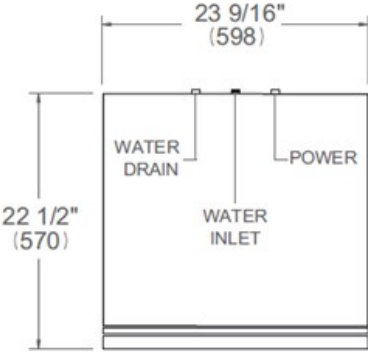

24 inch Dishwasher Tall Tub with Stainless Steel Panel and Bar Handle, 15 place settings, 42 dB, 6 wash cycles Professional Series

\$ 1,049

DW24T3IXV

This stainless steel tall tub dishwasher offers superb cleaning performance with 3 spray arms to remove tough deposits. Loads up to 15 place settings and it is equipped with 3 racks: a cutlery tray, a convenient height adjustable loaded on 2 levels middle rack and folding tines lower rack. Select one of the 6 available wash cycles and 7 wash options through the concealed multi-button interface. This dishwasher is perfectly insulated and virtually inaudible at 42 dB(A) with optional Stealth mode.

Size	24 in
Place setting	15
Controls	concealed multi-button
Interior finish	stainless steel
User interface	LED display
Spray arms	3
Number of racks	3
Cutlery basket	sliding
Wash cycle	6 - auto, crystal and china, pots and pans, quick, regular, rinse and hold
Wash Options	7 - accel, extra dry, delay start, 3 half load modes, sanitize, scrub, stealth
Delayed start	yes
Lighting	floor projection status light
Drying system	PowerDry Plus
Overflow protection device	yes
Filter system	triple stage metal filter
Certification	CEC, NSF, UL

Technical specifications

Electrical supply	120 V - 60 Hz - 12 A
Power rating	1400 W
Energy consumption	234 kWh

Dimensions

FRONT VIEW

TOP VIEW

Drain hose and toe kick
are provided with the unit