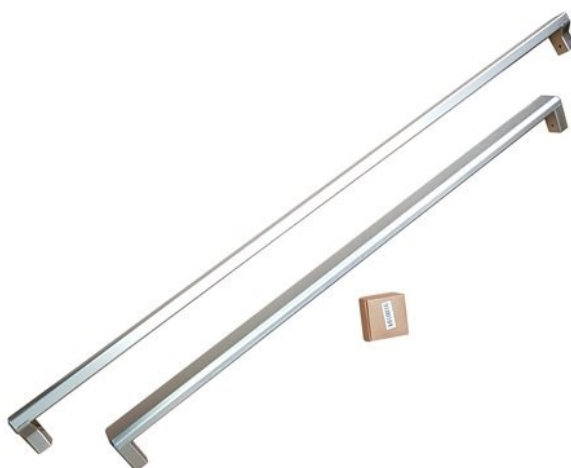

Handle Kit for 36 Built-in refrigerator Accessories

\$ 185

PROHK36PI

Handle kit for 36 inches built-in bottom mount refrigerator (1 kit needed) and REF36FDBZPNV French Door (2 kits needed).

Professional Series New range style

[Guarda online](#)

Specifications

Features

Size	36 in
Family	handle kits
Product	refrigerators
