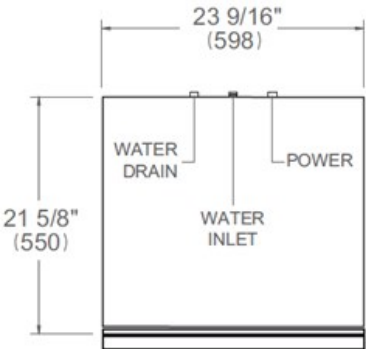

# Dimensions

---

**FRONT VIEW**

**TOP VIEW**

Drain hose and toe kick are provided with the unit