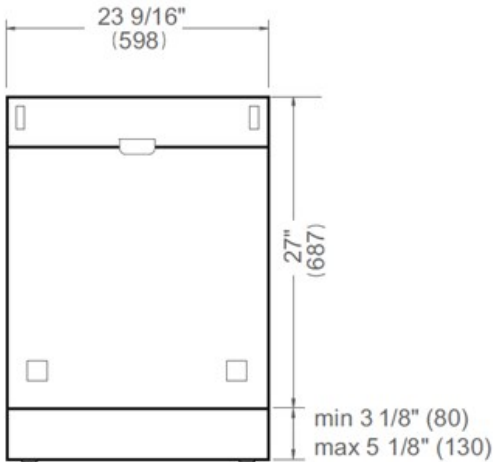

# Dimensions

---

**FRONT VIEW**

**TOP VIEW**

Drain hose and toe kick are provided with the unit